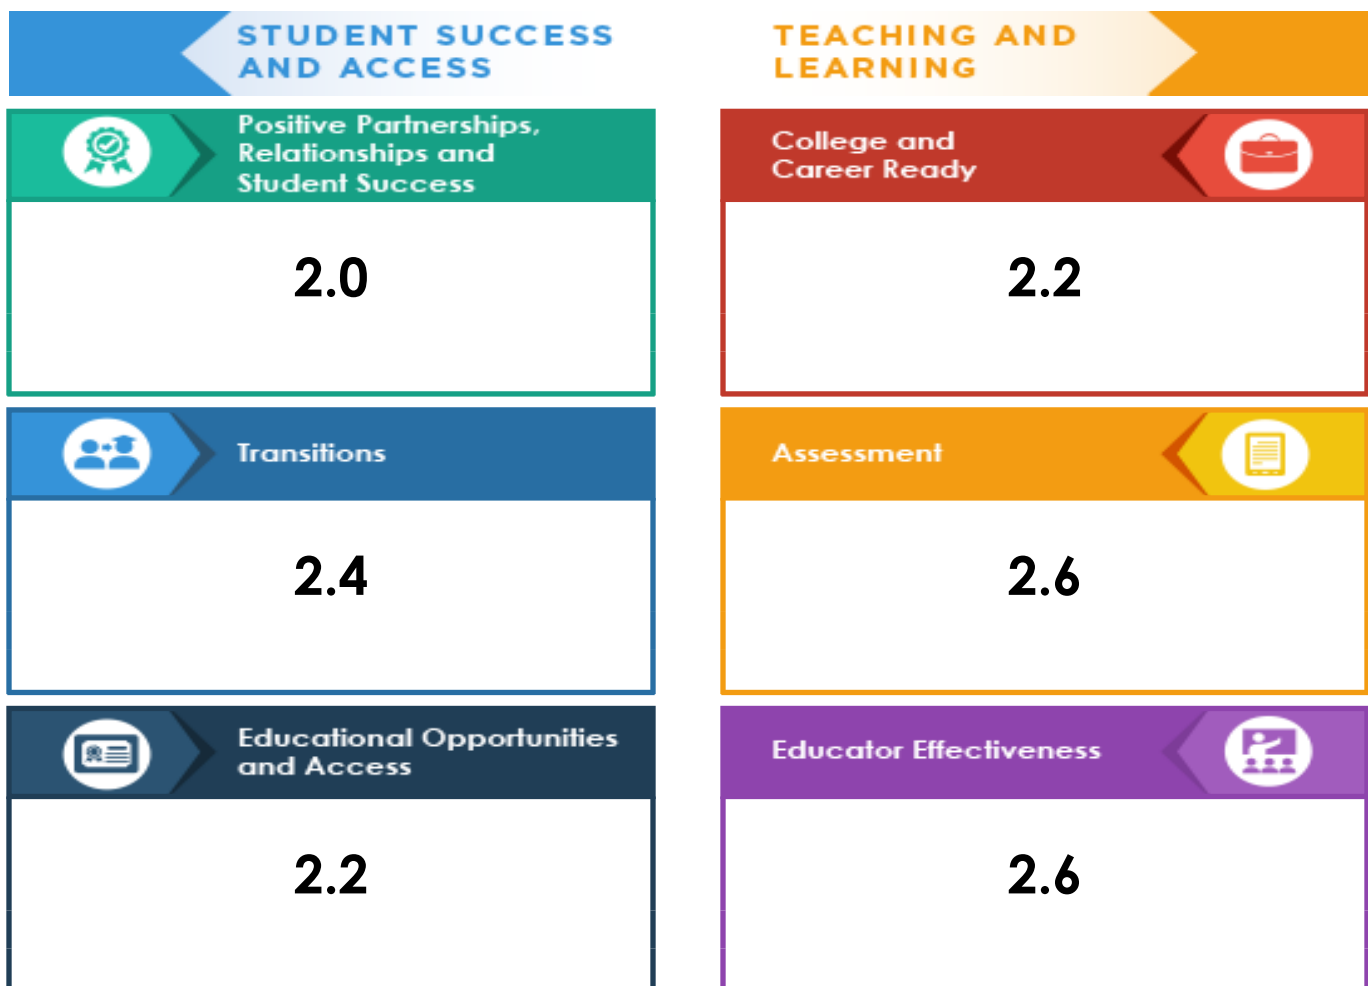

Evidence-Based Analysis Responses

Average Score (Between 0 and 3) of 5 Self-Reported Responses In Each Tenet
90 Total Points Possible

70

Total EBA Score