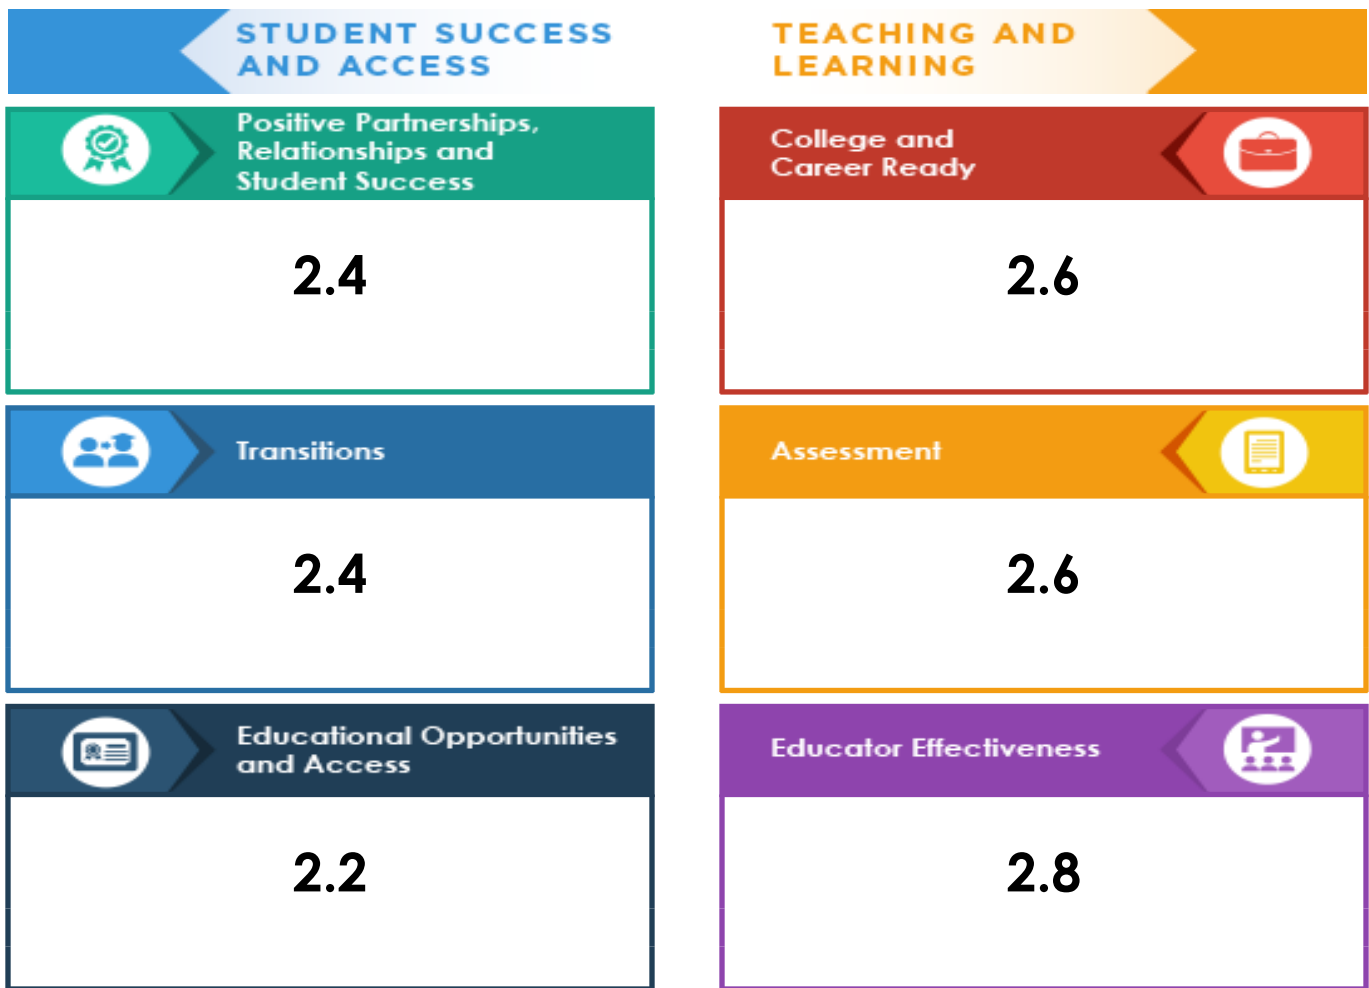

Classification Adjustments

Evidence-Based Analysis Responses

Average Score (Between 0 and 3) of 5 Self-Reported Responses In Each Tenet
90 Total Points Possible

75

Total EBA Score

WAUSA ELEMENTARY SCHOOL

WAUSA PUBLIC SCHOOLS