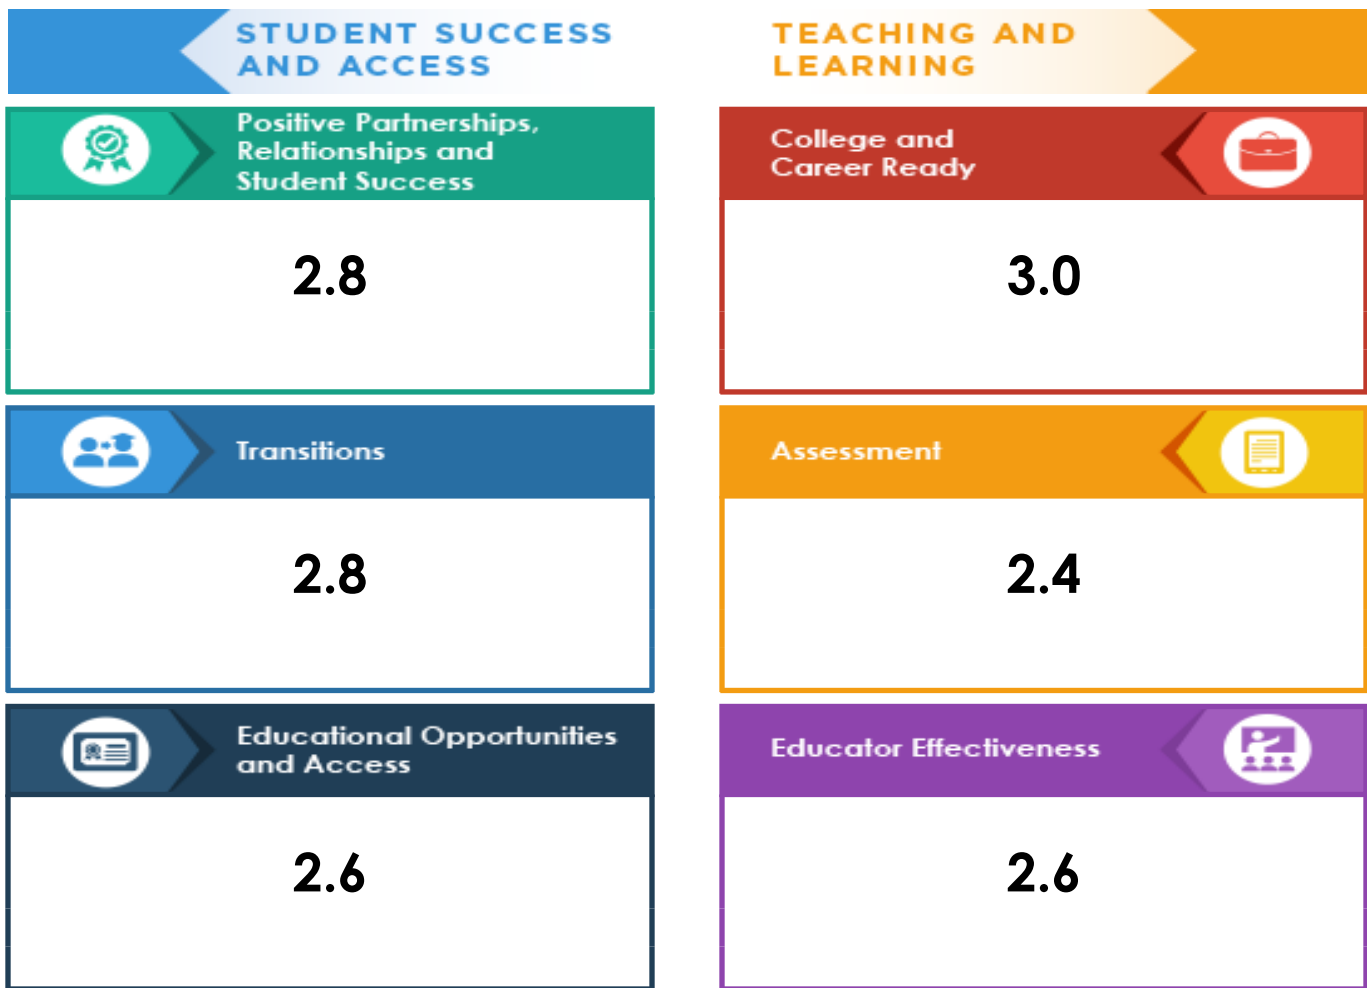

Evidence-Based Analysis Responses

Average Score (Between 0 and 3) of 5 Self-Reported Responses In Each Tenet
90 Total Points Possible

81

Total EBA Score